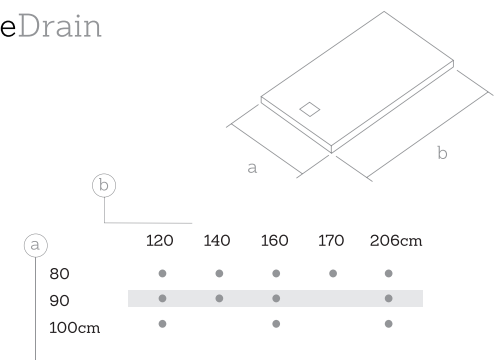

SquareDrain

Stainless steel white concrete anthracite black