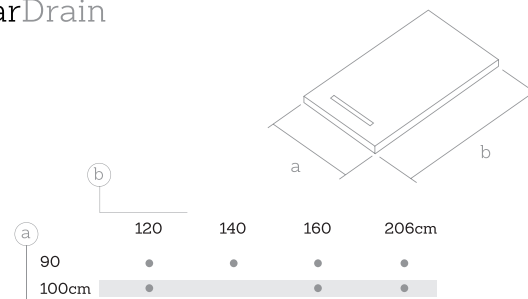

LinearDrain

matt black brushed steel matt white brushed copper brushed gold