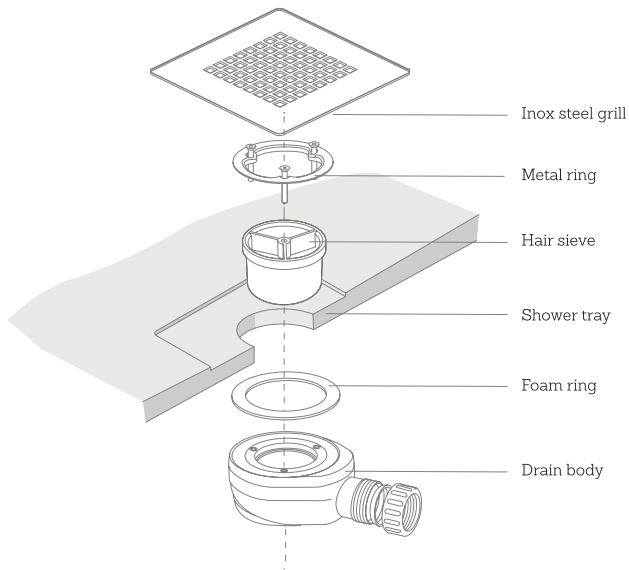

SolidSoft is silent because of its cushioning effect.

SolidSoft LinearDrain

Measures

Special cuts are not a problem

A bespoke service to create your ultimate showering statement

Value of distance C: 16 cm
Maximum tolerance $\pm 0,6\%$

SolidSoft SquareDrain

Measures

		b				
		120	140	160	170	206cm
a	80	•	•	•	•	•
	90	•	•	•	•	•
	100cm	•		•		•

Value of distance C: 43 cm

Maximum tolerance $\pm 0.6\%$

Special cuts are not a problem

A bespoke service to create your ultimate showering statement