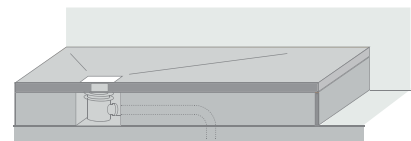

SolidSoft is a shower tray that is unique in the world, a product patented by Solid Soft Tray (EP no 2952128), made out of low-density polyurethane subjected to a high-pressure process. This process furnishes it with an extremely water-resistant external layer, with excellent non-slip properties. The surface features a texturized, natural slate finish.

Ultra light

8-18 Kg

SolidSoft is very light, weighs only 15 lbs per square meter.

Installation

Sunken installation

Flat to floor installation

Raised above floor installation

Certified by: