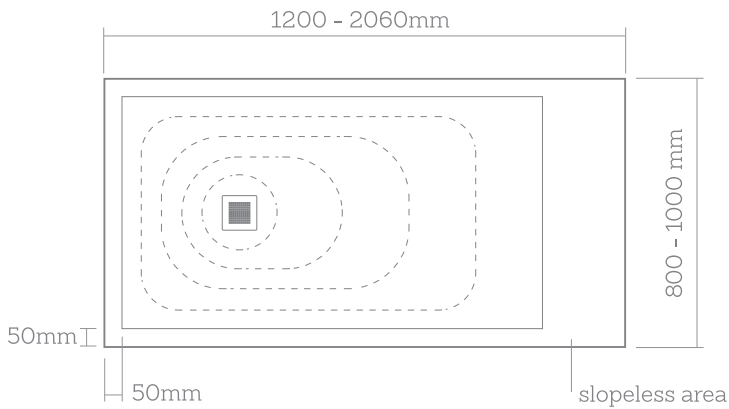

SolidSoft is silent because of its cushioning effect.

SolidSoft LinearDrain

Measures

Special cuts are not a problem

A bespoke service to create your ultimate showering statement

Value of distance C: 16 cm
Maximum tolerance $\pm 0,6\%$

SolidSoft SquareDrain

Measures

		b				
		120	140	160	170	206cm
a	80	•	•	•	•	•
	90	•	•	•	•	•
	100cm	•		•		•

Value of distance C: 43 cm

Maximum tolerance $\pm 0.6\%$

Special cuts are not a problem

A bespoke service to create your ultimate showering statement