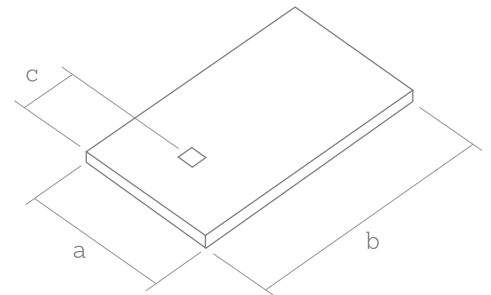

SolidSoft SquareDrain

Measures

		b				
		120	140	160	170	206cm
a	80	•	•	•	•	•
	90	•	•	•	•	•
	100cm	•		•		•

Value of distance C: 43 cm

Maximum tolerance $\pm 0.6\%$

Special cuts are not a problem

A bespoke service to create your ultimate showering statement