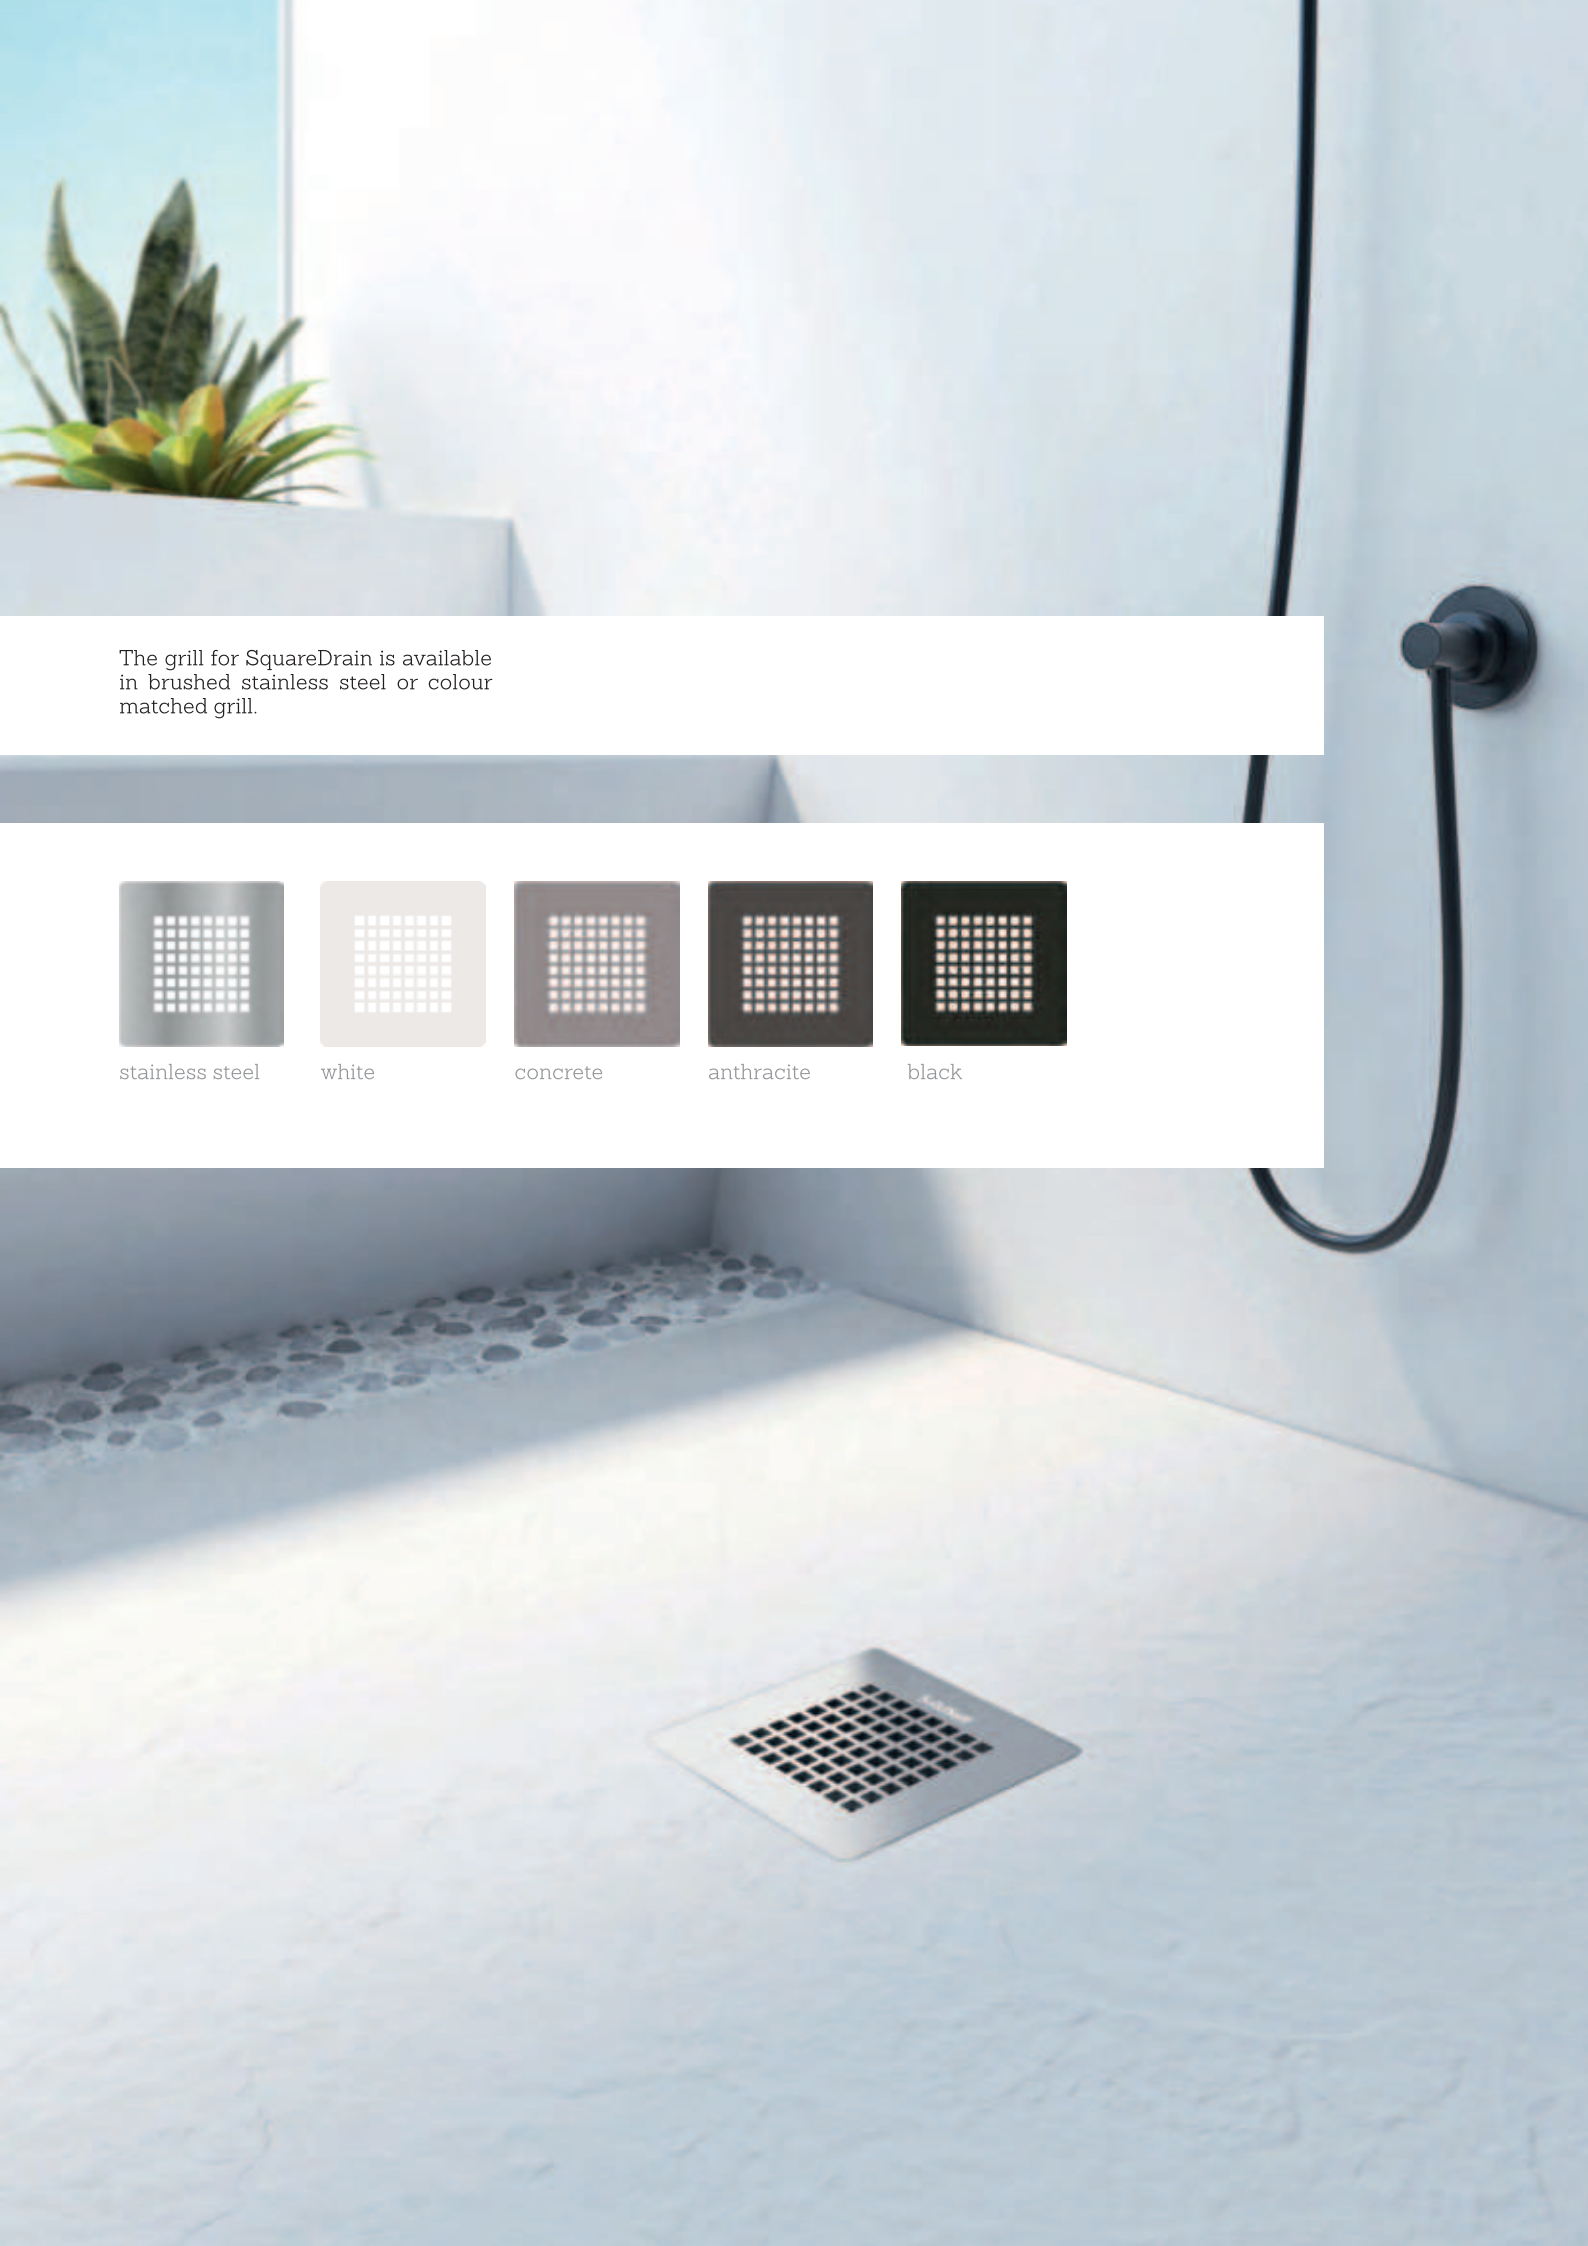

black matt

brushed stainless steel

white matt

brushed copper

brushed gold

Five different design covers can be combined with five colours of SolidSoft surface to enhance your bathroom with a unique customized appeal.

SolidSoft SquareDrain

Measures

		b				
		120	140	160	170	206cm
a	80	•	•	•	•	•
	90	•	•	•	•	•
	100cm	•		•		•

Value of distance C: 43 cm

Maximum tolerance $\pm 0.6\%$

Special cuts are not a problem

A bespoke service to create your ultimate showering statement

The grill for SquareDrain is available in brushed stainless steel or colour matched grill.

stainless steel

white

concrete

anthracite

black

SolidSoft

Flexible Shower Tray