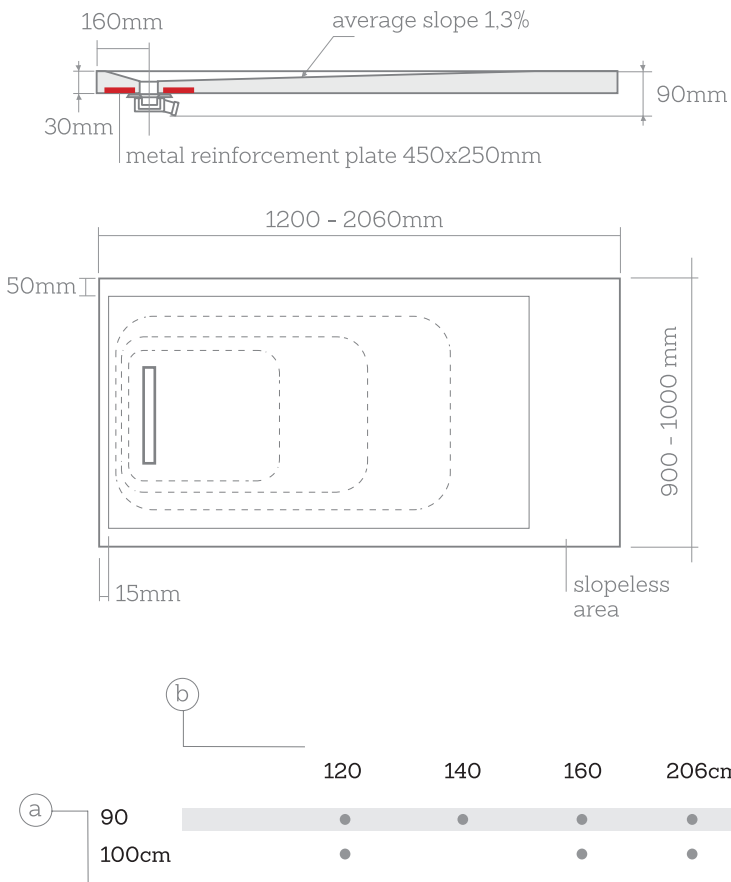

SolidSoft is silent because of its cushioning effect.

SolidSoft LinearDrain

Measures

Special cuts are not a problem

A bespoke service to create your ultimate showering statement

Value of distance C: 16 cm
Maximum tolerance $\pm 0,6\%$

SolidSoft SquareDrain

Measures

		b				
		120	140	160	170	206cm
a	80	•	•	•	•	•
	90	•	•	•	•	•
	100cm	•		•		•

Value of distance C: 43 cm

Maximum tolerance $\pm 0.6\%$

Special cuts are not a problem

A bespoke service to create your ultimate showering statement