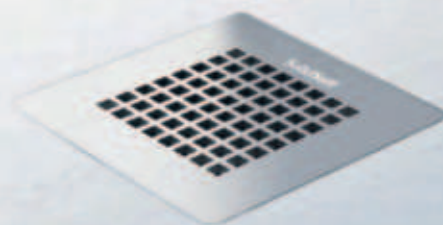

The grill for SquareDrain is available in brushed stainless steel or colour matched grill.

stainless steel

white

concrete

anthracite

black

SolidSoft

Flexible Shower Tray

Properties of the material

NON SLIP ERGONOMIC SURFACE

SolidSoft has an excellent non-slip performance, as it is CLASS-B certified, in accordance with regulation DIN 51097 :1992, which guarantees total safety when showering