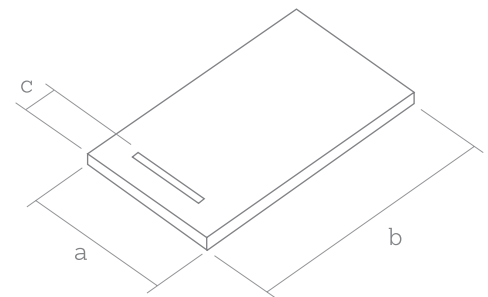

SolidSoft is silent because of its cushioning effect.

SolidSoft LinearDrain

Measures

Special cuts are not a problem

A bespoke service to create your ultimate showering statement

Value of distance C: 16 cm
Maximum tolerance $\pm 0,6\%$