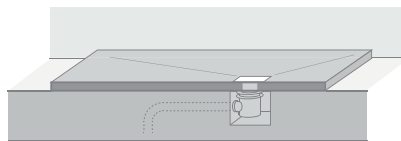

SolidSoft is a shower tray that is unique in the world, a product patented by Solid Soft Tray (EP no 2952128), made out of low-density polyurethane subjected to a high-pressure process. This process furnishes it with an extremely water-resistant external layer, with excellent non-slip properties. The surface features a texturized, natural slate finish.

Ultra light

8-18 Kg

SolidSoft is very light, weighs only 15 lbs per square meter.

Installation

Sunken installation

Flat to floor installation

Raised above floor installation

Certified by: