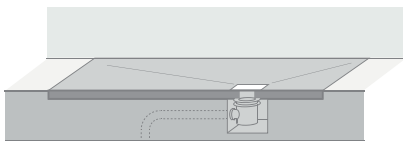

Installation

Sunken installation