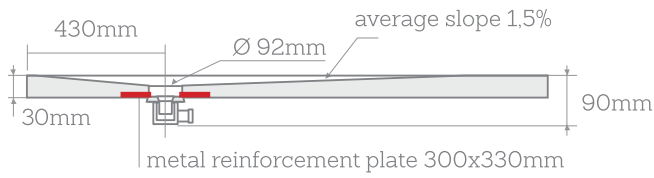

SolidSoft SquareDrain

Measures

		b				
		120	140	160	170	206cm
a	80	•	•	•	•	•
	90	•	•	•	•	•
	100cm	•		•		•

Value of distance C: 43 cm

Maximum tolerance $\pm 0.6\%$

Special cuts are not a problem

A bespoke service to create your ultimate showering statement