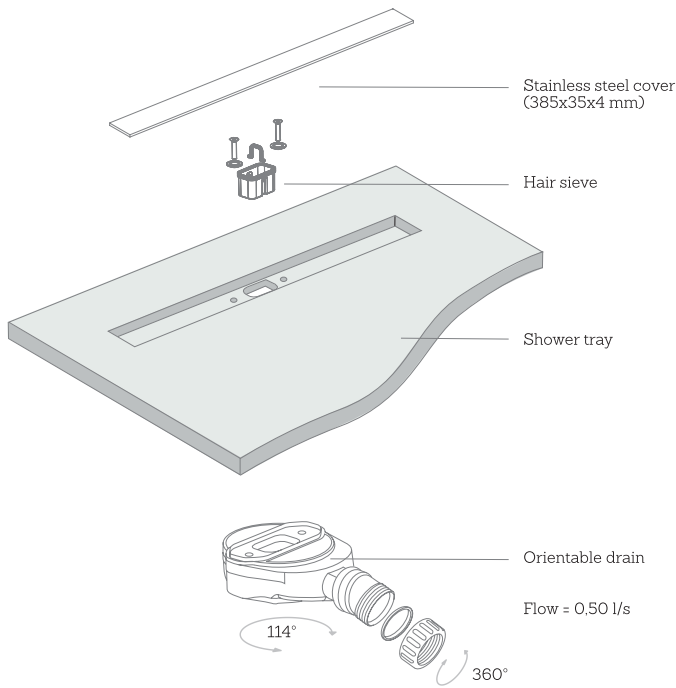

SolidSoft is silent because of its cushioning effect.

SolidSoft LinearDrain

Measures

Special cuts are not a problem

A bespoke service to create your ultimate showering statement

Value of distance C: 16 cm
Maximum tolerance $\pm 0,6\%$